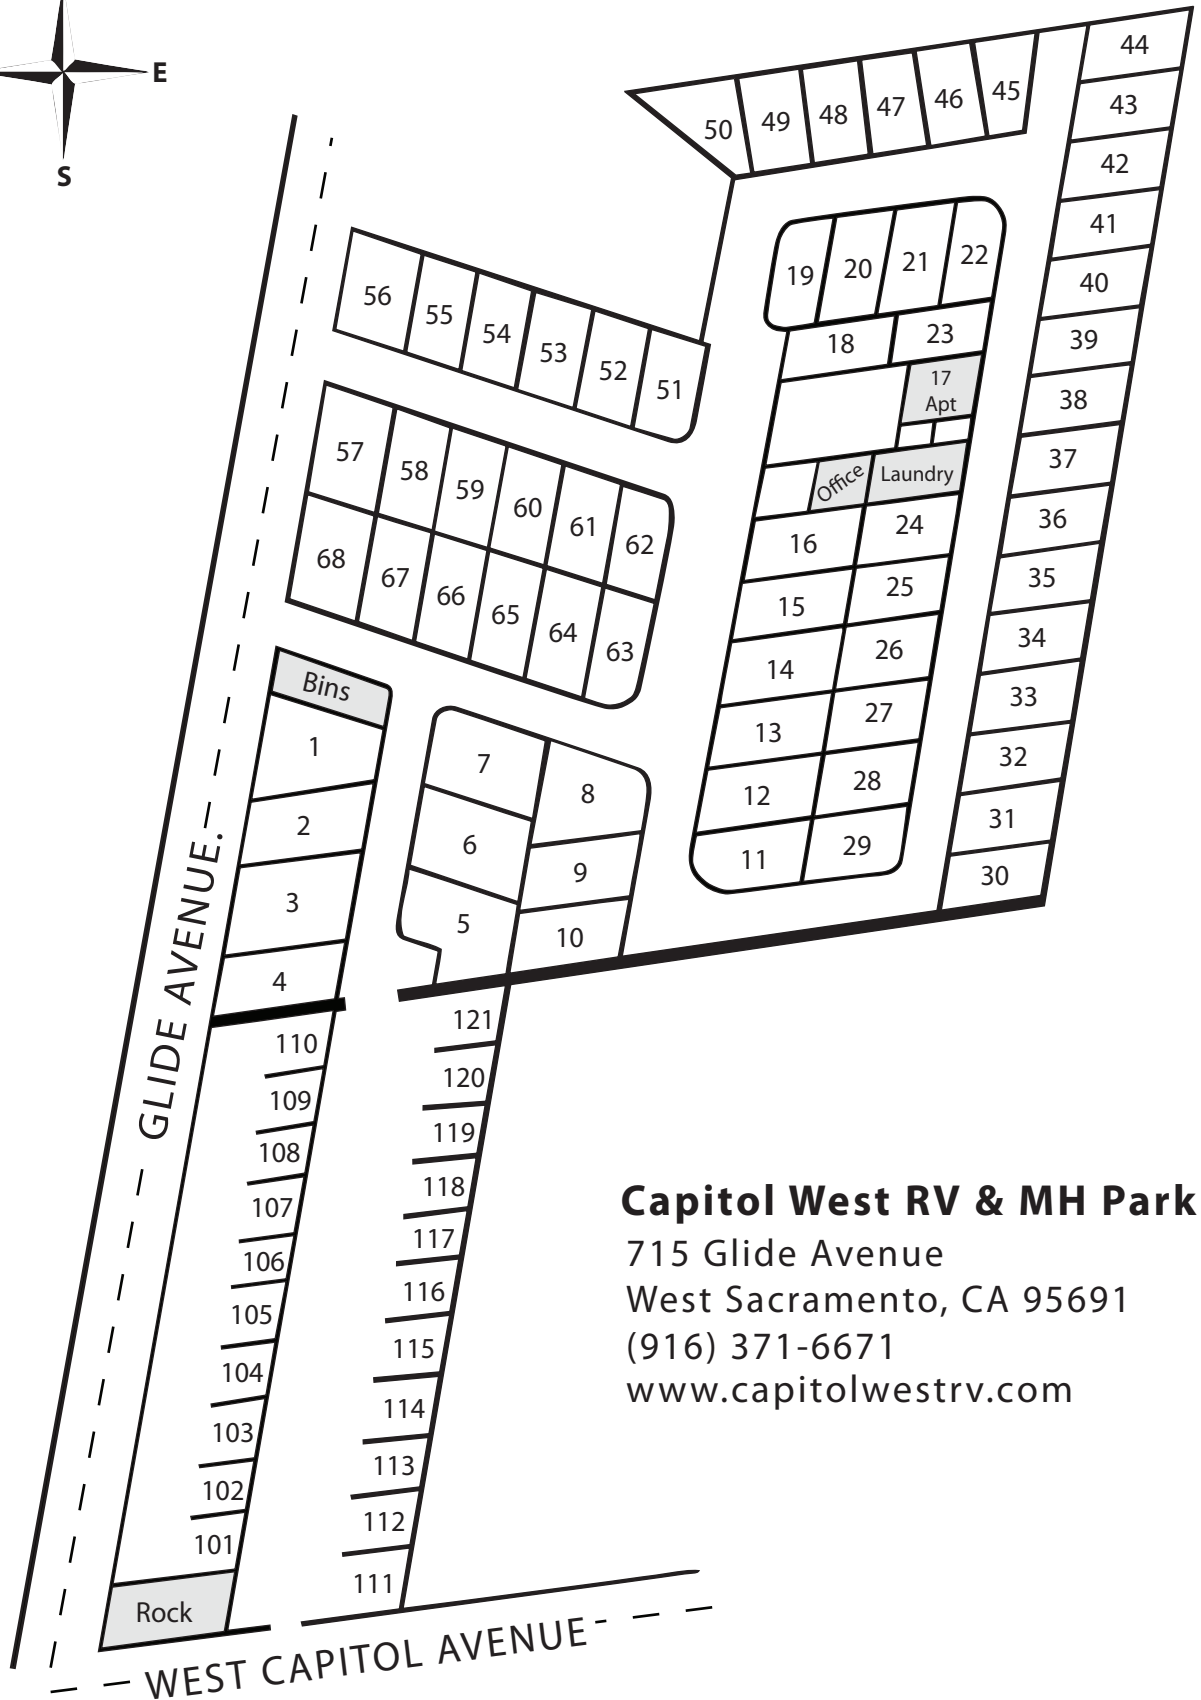

PARK MAP

Capitol West RV & MH Park
715 Glide Avenue
West Sacramento, CA 95691
(916) 371-6671
www.capitolwestrv.com